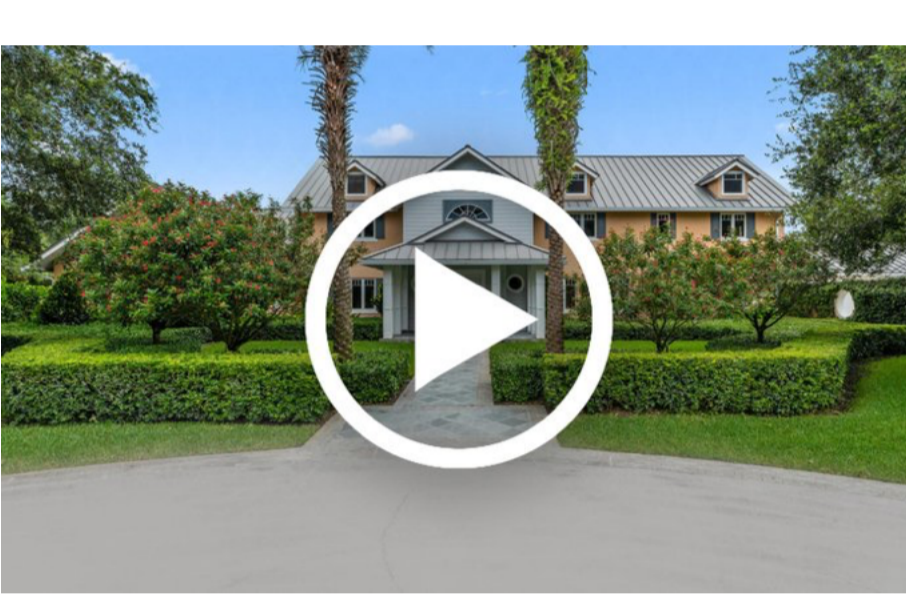

MARTHA W. JOLICOEUR
FARMS AND ESTATES · WELLINGTON, FL

www.MarthasProperties.com

Douglas Elliman

Bathrooms You Can't Live Without in South Florida

4343 130th Ave S | Wellington South End

Features

Take a Virtual Tour

- Marble flooring
- Waterfall shower
- Whirlpool tub
- Custom vanities
- Located on 10 acres
- 5 bedrooms, 3.5 bathrooms
- 15 stalls, 10 paddocks, all-weather ring, and grass jump field

Learn More

2272 Las Casitas Drive | Palm Beach Polo

Features

Take a Virtual Tour

- In-home oasis
- Soaking tub and large shower
- Custom dual vanities and mirrors
- 3 bedrooms, 2 bathrooms
- Private pool
- Located in the heart of Palm Beach Polo & Country Club

Learn More

1101 SE Ranch Rd | Jupiter

Features

Take a Virtual Tour

- Light and bright with patio access
- Dual vanities
- Soaking tub
- Marble flooring
- 20-acre retreat
- 6-stall center-aisle barn
- Gorgeous landscaping and whole-property generator
- Wolf/Miele appliances
- Pool and outdoor kitchen
- Custom design by Cesar A Molina